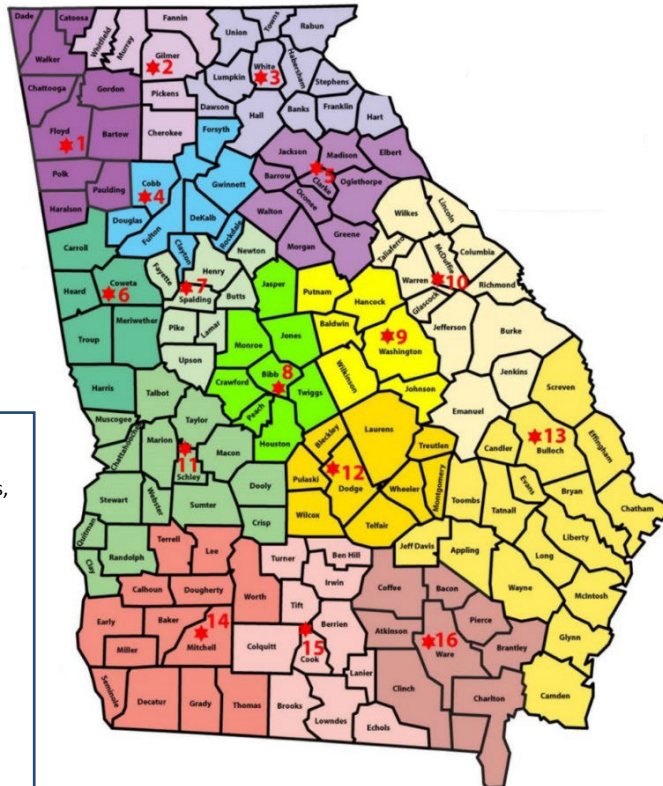

GEORGIA EVERY STUDENT COUNTS

REGIONAL DATA COACH MAP

Metro (4) and West Georgia (6) RESA Regional Data Coach-

Lynne P. Meadows, MSN, BSN, RN
NASN/GASN State Data Champion
Director, Student Health Services,
Fulton County Schools

Meadowsl@fultonschools.org

1. 1—Northwest GA RESA
2. 2—North GA RESA
3. 3—Pioneer RESA
4. 4—Metro RESA
5. 5—Northeast GA RESA
6. 6—West GA RESA
7. 7—Griffin RESA
8. 8—Middle GA RESA
9. 9—Oconee RESA
10. 10—Central Savannah RESA
11. 11—Chattahoochee-Flint RESA
12. 12—Heart of GA RESA
13. 13—First District RESA
14. 14—Southwest GA RESA
15. 15—Coastal Plains RESA
16. 16—Okefenokee RESA

*The GA ESC Task Force and Regional Data Coaches (RDC's) are here for you! Please reach out to the RDC in your area for assistance with data collection and submission.

Northwest Georgia (1) and Griffin (7) RESA Regional Data Coach-

Kim Conley, RN, BSN, AE-C
Program Manager, School Nurse Support
President-Elect GASN

kim.conley@doe.k12.ga.us

Middle Georgia (8) and Okefenokee (16) RESA Regional Data Coach-

JoAnn Harris, MSN, RN, AE-C
Lead School Nurse

DeKalb County Schools

joann_harris@dekalbschools.ga.org

First District (13) RESA Regional Data Coach-

Lisa Morrison, RN, GASN Past President
Lead School Nurse
Glynn County Schools

lisa.morrison@glynn.k12.ga.us

Northeast Georgia (5) and Oconee (9) RESA Regional Data Coach-

Amy Roark, BSN, RN, Director of Nursing Services,
Clarke County School District

GASN/NASN State Director

roarka@clarke.k12.ga.us

Chattahoochee-Flint (11) and Southwest Georgia (14) RESA R

Elin Brumbaugh, RN, BSN
Chief Deputy Nurse, School Health, Georgia
Department of Public Health

elin.brumbaugh1@dph.ga.gov

Pioneer (3), Central Savannah (10) and Heart of Georgia (12) RESA Regional Data Coach-

Sara Kroening, RN, MSN, FNP-BC, AE-C,
Gwinnett County School Nurse

Sara.Kroening@gcpsk12.org

North Georgia (2) and Coastal Plains (15) RESA Regional Data Coach-

Gail Smith, MS, BSN Director of Health Services
Pickens County School System

GailSmith@pickenscountyschools.org